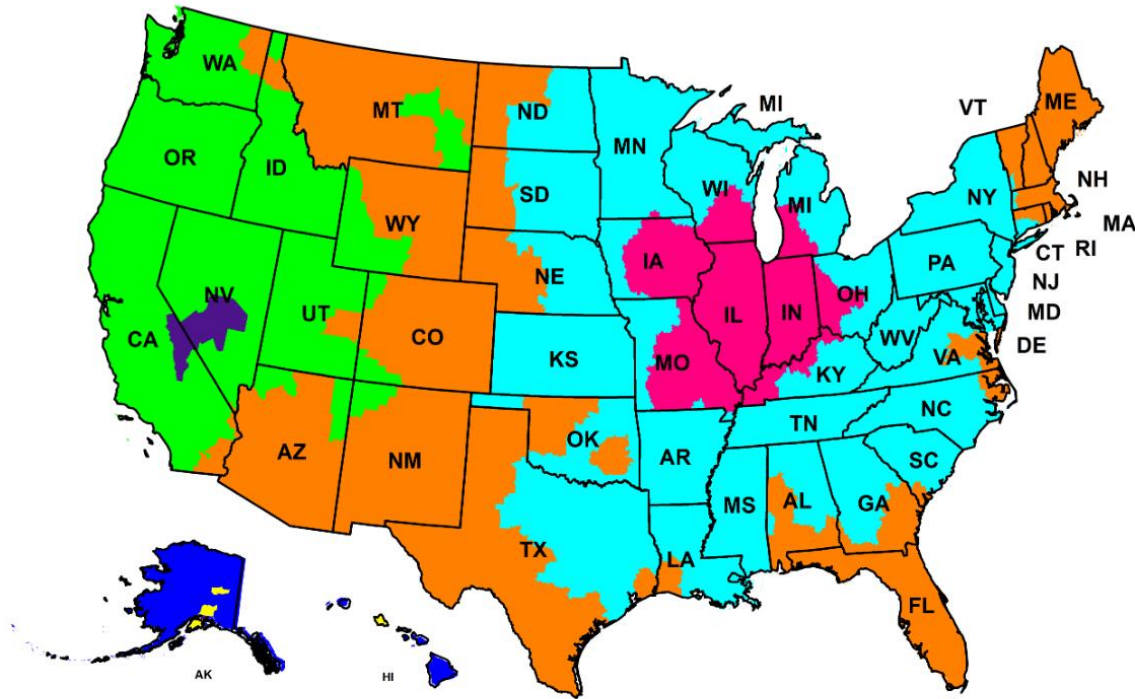

* Origin ZIP/Postal code

61739

When will your shipment be scheduled for delivery?

	1 day	2 days	3 days	4 days	5 days	6 days	7+ days
If picked up on...	Will be delivered by...						
Monday	Tue	Wed	Thu	Fri	Mon	Tue**	Wed^
Tuesday	Wed	Thu	Fri	Mon	Tue	Wed**	Thu^
Wednesday	Thu	Fri	Mon	Tue	Wed	Thu**	Fri^
Thursday	Fri	Sat (FHD) Mon(FXG)	Tue	Wed	Thu	Fri**	Mon^
Friday	Sat (FHD) Mon(FXG)	Tue	Wed	Thu	Fri	Mon**	Tue^
Weekend	Tue*	Wed	Thu	Fri	Mon	Tue**	Wed^

FHD = FedEx Home Delivery

FXG = FedEx Ground

* Monday delivery if the shipper is participating in Monday Residential Home Delivery

** The following week

^Earliest possible delivery beginning the following week

Map is a general representation.

In limited areas, times may differ.

For specific ZIP-to-ZIP transit times,

go to fedex.com, and under the

Shipping tab, choose Shipping Rates & Delivery Times.